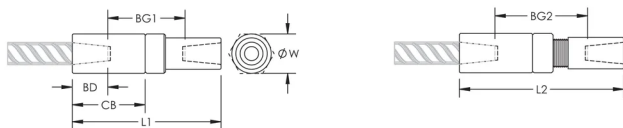

YTTERLIGARE PRODUKTINFORMATION

Bar dimensions and weights listed may vary by region. Coupler sizes not shown may be available by special order. Contact your nVent LENTON representative for more information.

Suffix "EE" has been added to some part numbers to clarify design version among regions.

DIAGRAMS

VARNING

nVent produkter ska installeras och användas endast så som anges i nVents bruksanvisning och utbildningsmaterial. Bruksanvisningar är tillgängliga på www.nvent.com och från din nVent kundtjänstrepresentant. Felaktig installation, missbruk, felapplicering eller annan brist i att helt följa nVents instruktioner och varningar kan orsaka att produkten brister, egendomsskador, allvarliga kroppsskador och dödsfall och/eller ogiltigförklara din garanti.

North America

+1.800.753.9221
Option 1 – Customer Care
Option 2 – Technical
Support

Europe

Netherlands:
+31 800-0200135
France:
+33 800 901 793

Europe

Germany:
800 1890272
Other Countries:
+31 13 5835404

APAC

Shanghai:
+ 86 21 2412 1618/19
Sydney:
+61 2 9751 8500

Vårt starka utbud av varumärken:

CADDY ERICO HOFFMAN ILSCO SCHROFF TRACHTE