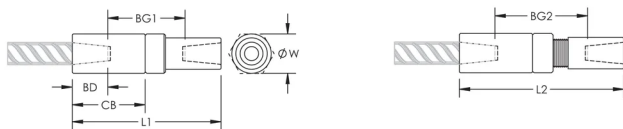

Längd 1 (L1): 158 mm

Längd 2 (L2): 174 mm

Skendjup (BD): 43mm

Skenavstånd 1 (BG1): 72mm

Skenavstånd 2 (BG2): 88mm

Kopplingsstomme (CB): 88mm

Enhetsvikt: 1.25 kg

Utformad för att möta: AASHTO;ABNT NBR 8548:1984;ACI 318 typ 1 (125 % angivet utbyte);ACI 318 typ 2 (angiven draghållfasthet);ACI 349;ACI 359;AS3600

YTTERLIGARE PRODUKTINFORMATION

Bar dimensions and weights listed may vary by region. Coupler sizes not shown may be available by special order. Contact your nVent LENTON representative for more information.

Suffix "EE" has been added to some part numbers to clarify design version among regions.

DIAGRAMS

VARNING

nVent produkter ska installeras och användas endast så som anges i nVents bruksanvisning och utbildningsmaterial. Bruksanvisningar är tillgängliga på www.nvent.com och från din nVent kundtjänstrepresentant. Felaktig installation, missbruk, felapplicering eller annan brist i att helt följa nVents instruktioner och varningar kan orsaka att produkten brister, egendomsskador, allvarliga kroppsskador och dödsfall och/eller ogiltigförklara din garanti.

North America

+1.800.753.9221

Option 1 – Customer Care

Option 2 – Technical

Support

Europe

Netherlands:

+31 800-0200135

France:

+33 800 901 793

Europe

Germany:

800 1890272

Other Countries:

+31 13 5835404

APAC

Shanghai:

+ 86 21 2412 1618/19

Sydney:

+61 2 9751 8500

Vårt starka utbud av varumärken:

CADDY

ERICO

HOFFMAN

ILSCO

SCHROFF

TRACHTE