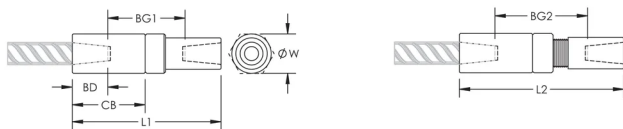

Längd 1 (L1): 102 mm

Längd 2 (L2): 113 mm

Skendjup (BD): 24mm

Skenavstånd 1 (BG1): 54mm

Skenavstånd 2 (BG2): 65mm

Kopplingsstomme (CB): 54mm

Enhetsvikt: 0.35 kg

Utformad för att möta: AASHTO;ABNT NBR 8548:1984;ACI 318 typ 1 (125 % angivet utbyte);ACI 318 typ 2 (angiven draghållfasthet);ACI 349;ACI 359;AS3600

YTTERLIGARE PRODUKTINFORMATION

Bar dimensions and weights listed may vary by region. Coupler sizes not shown may be available by special order. Contact your nVent LENTON representative for more information.

Suffix "EE" has been added to some part numbers to clarify design version among regions.

DIAGRAMS

VARNING

nVent produkter ska installeras och användas endast så som anges i nVents bruksanvisning och utbildningsmaterial. Bruksanvisningar är tillgängliga på www.nvent.com och från din nVent kundtjänstrepresentant. Felaktig installation, missbruk, felapplicering eller annan brist i att helt följa nVents instruktioner och varningar kan orsaka att produkten brister, egendomsskador, allvarliga kroppsskador och dödsfall och/eller ogiltigförklara din garanti.

North America

+1.800.753.9221

Option 1 – Customer Care

Option 2 – Technical

Support

Europe

Netherlands:

+31 800-0200135

France:

+33 800 901 793

Europe

Germany:

800 1890272

Other Countries:

+31 13 5835404

APAC

Shanghai:

+ 86 21 2412 1618/19

Sydney:

+61 2 9751 8500

Vårt starka utbud av varumärken:

CADDY

ERICO

HOFFMAN

ILSCO

SCHROFF

TRACHTE