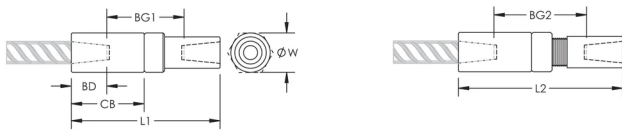

Längd 1 (L1): 87 mm

Längd 2 (L2): 98 mm

Skendjup (BD): 18mm

Skenavstånd 1 (BG1): 51mm

Skenavstånd 2 (BG2): 62mm

Kopplingsstomme (CB): 45mm

Enhetsvikt: 0.2 kg

Utformad för att möta: AASHTO;ABNT NBR 8548:1984;ACI 318 typ 1 (125 % angivet utbyte);ACI 318 typ 2 (angiven draghållfasthet);ACI 349;ACI 359;AS3600

Antal i förpackningen: 120

YTTERLIGARE PRODUKTINFORMATION

Bar dimensions and weights listed may vary by region. Coupler sizes not shown may be available by special order. Contact your nVent LENTON representative for more information.

Suffix "EE" has been added to some part numbers to clarify design version among regions.

DIAGRAMS

VARNING

nVent produkter ska installeras och användas endast så som anges i nVents bruksanvisning och utbildningsmaterial. Bruksanvisningar är tillgängliga på www.nvent.com och från din nVent kundtjänstrepresentant. Felaktig installation, missbruk, felapplicering eller annan brist i att helt följa nVents instruktioner och varningar kan orsaka att produkten brister, egendomsskador, allvarliga kroppsskador och dödsfall och/eller ogiltigförklara din garanti.