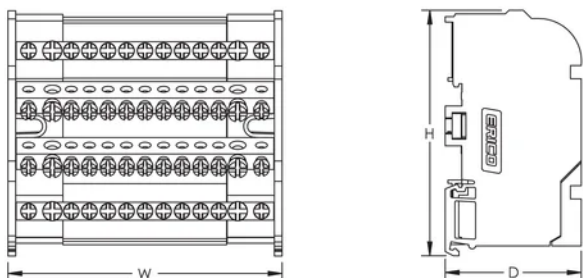

PRODUKTATTRIBUT

Artikelnummer: 563740

Material: Termoplast; Mässing

Max. märkström, IEC: 40A

Kortsiktig hållström (I_{cw}) 1s: 4.5kA

Maximal kortslutningsström (I_{pk}): 22kA

Max. arbetsspänning, IEC (U_i): 500

Antal anslutningar på ledningssida: 2

Compact i flertrådsstorlek för ledningssida: 6–16 mm²

Flertrådsstorlek för ledningssida – hylsa: 4 – 10mm²

Antal anslutningar på belastningssida: 11

Compact i flertrådsstorlek för belastningssida: (11) 1,5–4 mm²

Flertrådsstorlek för belastningssida – hylsa: (11) 0,75–4 mm²

Djup (D): 50mm

Höjd (H): 90mm

Bredd (W): 100mm

Enhetsvikt: 0.33kg

Brandklassning: UL® 94V-0

Uppfyller: IEC® 60947-7-1

YTTERLIGARE PRODUKTINFORMATION

Line side and load side number of connections are per pole.

Design Guideline for Distribution Blocks, Power Blocks and Power Terminals

Derating according to Ambient* Temperature (°C) to maintain working temperature of 85°C

Ambient Temperature (°C)	30°	35°	40°	45°	50°	55°	60°	65°	70°	75°
Derating Coefficient (d)	1	1	1	0.94	0.88	0.82	0.75	0.67	0.58	0.47

*environment around the terminal blocks inside the enclosure

DIAGRAMS