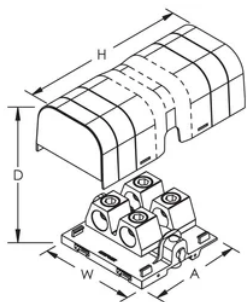

DIAGRAMS

VARNING

---

nVent produkter ska installeras och användas endast så som anges i nVents bruksanvisning och utbildningsmaterial. Bruksanvisningar är tillgängliga på www.nvent.com och från din nVent kundtjänstrepresentant. Felaktig installation, missbruk, felapplicering eller annan brist i att helt följa nVents instruktioner och varningar kan orsaka att produkten brister, egendomsskador, allvarliga kroppsskador och dödsfall och/eller ogiltigförklara din garanti.

Vårt starka utbud av varumärken:

CADDY ERICO HOFFMAN ILSCO SCHROFF TRACHTE