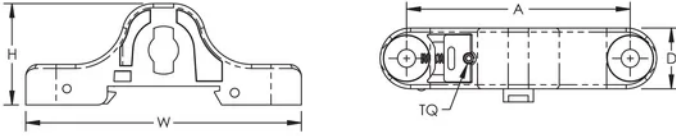

A.: 70mm

Vridmoment (TQ): 0.56N·m

Enhetsvikt: 0.01kg

DIAGRAMS

VARNING

---

nVent produkter ska installeras och användas endast så som anges i nVents bruksanvisning och utbildningsmaterial. Bruksanvisningar är tillgängliga på www.nvent.com och från din nVent kundtjänstrepresentant. Felaktig installation, missbruk, felapplicering eller annan brist i att helt följa nVents instruktioner och varningar kan orsaka att produkten brister, egendomsskador, allvarliga kroppsskador och dödsfall och/eller ogiltigförklara din garanti.

Vårt starka utbud av varumärken:

CADDY ERICO HOFFMAN ILSCO SCHROFF TRACHTE