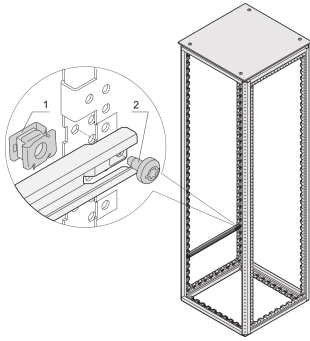

Varistar Assembly Kit

Assembly Kit for mounting Accessories directly on the Varistar CP Frame from the outside or inside.

CERTIFICATIONS

CARACTERISTICI

Mounting of components possible from the inside as well as from the outside

For direct assembly of 19" panel/slide mounts, depth members and other components on Varistar CP frame (2 mm)

Assembly by clipping in the cage nut into frame or depth member

Kit is required if rear panel with quick-release fastener is assembled above the connecting plate