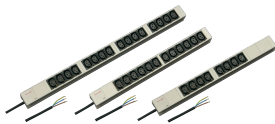

# Socket Strip, IEC C13

Modular, compact PDU with many function elements. Using a 1 U by 1 U aluminum chassis the PDU can easily be integrated in a rack with IEC C13 outlets.

## CARACTERISTICI

230 V, 10 A

Horizontal and vertical mounting

Socket strips can be rotated through all four directions (in 90° increments) during installation

Socket strips with IEC 60320-C13 sockets

Connecting cable 2 m, open end with ferrules

## SPECIFICAȚII

**Material:** Aluminiu; Polyamide

**Color:** Grey

**Product Type:** Socket Strip

Table 1/2

Număr de catalog	Socket Type	Socket Quantity	Switched Outlets	Voltage AC	Package Quantity	Depth
60110-292	IEC C13	16	No	230V	1	44mm

Număr de catalog	Socket Type	Socket Quantity	Switched Outlets	Voltage AC	Package Quantity	Depth
60110-290	IEC C13	8	No	230V	1	44mm
60110-291	IEC C13	12	No	230V	1	44mm

Table 2/2

Număr de catalog	Finish	Length
60110-292	Anodized	608.5mm
60110-290	Anodized	438.5mm
60110-291	Anodized	438.5mm