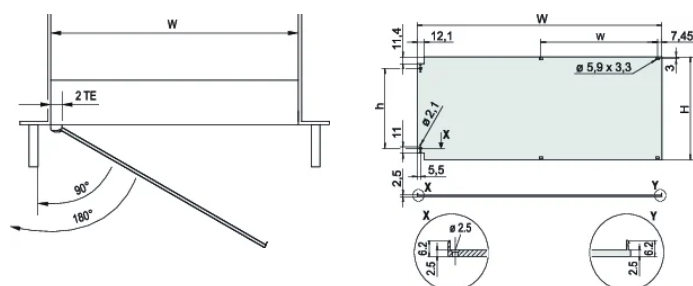

Table 1/2

Număr de catalog	Rack Height	Package Quantity	Mounting	Gasket Type	Front Finish	Rear Finish
20848-611	3U	1	Hinged, Side	Textile EMC	Anodized	Conductive
20848-617	6U	1	Hinged, Side	Textile EMC	Anodized	Conductive

Table 2/2

Număr de catalog	Treated Edges	Height (H)	Width (W)
20848-611	No	128.4mm	426.4mm
20848-617	No	261.8mm	426.4mm

DIAGRAMS

AVERTIZARE

Produsele nVent trebuie instalate și utilizate numai așa cum este indicat în fișele de instrucțiuni și materialele de formare ale nVent. Fișele de instrucțiuni sunt disponibile pe www.nvent.com și de la reprezentantul dvs. de servicii clienți nVent. O instalare incorectă, o utilizare abuzivă, o aplicare greșită sau orice altă lipsă de respectare completă a instrucțiunilor și avertismentelor nVent poate duce la defectarea produsului, la deteriorarea proprietății, la răniri corporale grave și moarte și/sau poate anula garanția dvs.

North America

All locations
+1.763.422.2661
Chat with us:
nvent.com/schroff

Europe

Straubenhardt, Germany
+49.7082.794.0
Betschdorf, France
+33.3.88.90.64.90
Warsaw, Poland
+48.22.209.98.35
Assago, Italy
+39.02.932.7141
Chat with us:
nvent.com/schroff

Asia

Shanghai, China
+86.21.2412.6943
Qingdao, China
+86.532.8771.6101
Singapore
+65.6768.5800
Shin-Yokohama, Japan
+81.45.476.0271
Chat with us:
nvent.com/schroff

Middle East & India

Dubai, United Arab Emirates
+971.4.378.1700
Bangalore, India
+91.80.6715.2001
Istanbul, Turkey
+90.216.250.7374
Chat with us:

nvent.com/schroff

Portofoliul nostru puternic de mărci:

CADDY ERICO HOFFMAN ILSCO SCHROFF TRACHTE