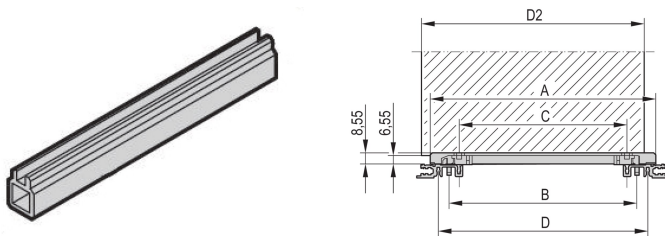

Guide Rail Multi Piece, Mid-Piece, Plastic Extrusion, 220 mm, 2 mm Groove Width, Grey, 10 Pieces

NUMĂR DE CATALOG

34564-892

Guide rail mid-piece for individual multi-piece guide rails out of plastic or Aluminum extrusion. Suitable for Standard, Accessory, 4.4" PCB types and end pieces with coding.

CERTIFICATIONS

CARACTERISTICI

Middle profile for mounting guide rails for 2 mm groove width

2 plastic end pieces are required; these are pushed on to both ends of the middle profile

Guide rails can be clipped into horizontal rails (Al extrusion) or into 1.5 mm thick plates

Storage temperature: from -40 °C ... 130 °C

ATRIBUTE PRODUS

Material: PVC

Color: Grey

Package Quantity: 1

Board Depth: 220mm

Groove Width: 2

Color Code: RAL 7035

Delivery may be in Standard Pack Quantity (SPQ). Pricing is per individual item.

One guide rail consists of 1 pair of head pieces and 1 profile piece.

Please take into consideration that deliveries may be carried out in the stated SPQs (SPQ, e.g. 5 pieces, 10 pieces, 50 pieces, etc.). Differing order quantities (e.g. 2 pieces) may be changed to the next possible delivery quantity = Standard Pack Quantity.