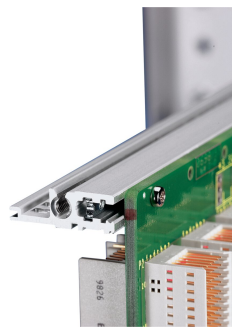

## NUMĂR DE CATALOG

34560-784

Combinations of horizontal rails and side panels

	"H" can be combined		"V" combination not recommended	
Horizontal rail	-	+	+	substit. to request
Horizontal rail	+	substit. to request (for Component)	substit. to request with suborder for reference numbering	+
Horizontal rail	+	+	-	-
Side panel	Light 1.1	Fluorid 1.1	Heavy 1.1	Rugged 1.1

The horizontal rail, type VT enables the direct assembly of a backplane.

## CARACTERISTICI

For direct backplane mounting

Mounting top and bottom

Recessed installation for high mechanical demands (H-VT)

Aluminum extrusion, anodized finish, conductive contact surface