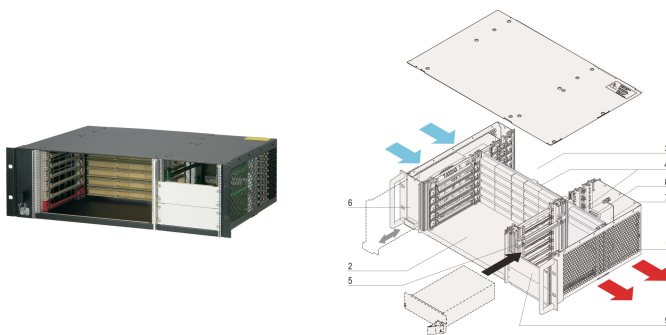

CPCI System for Pluggable PSU, Horizontal, 3 U, 6 Slot

NUMĂR DE CATALOG

24579-080

3 U CompactPCI System with horizontal Card Cage for six 6 U Boards, six RTM Boards and one CompactPCI 3 U Pluggable Power Supply. Option to assemble up to three pluggable Power Supplies.

CERTIFICATIONS

CARACTERISTICI

In accordance with IEC 60297-3-101, -102, -103; IEEE 1101.1, 1101.10/11; backplane in accordance with PICMG 2.0 rev. 3.0

System with horizontal card cage. Board format Front: 6 U, 160 mm deep; Rear I/O: 6 U, 80 mm deep

Backplane (signal and power backplane in one unit) 6 slot, 6 U, 64 bit, System slot left, Power connector (2 x P 47)

Heat dissipation by hot-swap fan unit (airflow left to right)

Prepared for the assembly of a 19" CompactPCI power supply (3 U, 8 HP)

ATRIBUTE PRODUS

Product Type: System

Number of Slots: 6

Type: 19" Rack Mount

Backplane Type: 6 U CompactPCI

Data Transfer: 64-bit PCI Bus

Power per Slot: 40W

Input Voltage AC: 100 – 240V