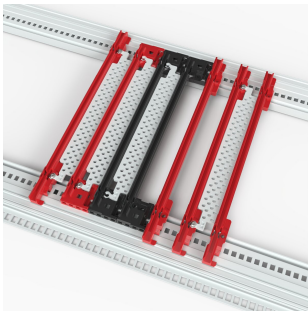

# AirBender, Card Guide Insert, 70P Blockage, 4HP, 160mm, 10 Pieces Kit

## NUMĂR DE CATALOG

**24563-040**

The nVent SCHROFF AirBender Inlay enhances cooling efficiency by up to 85% per slot by balancing airflow in mixed impedance environments. It is easy to install, reduces fan noise, and improves overall system performance.

## CARACTERISTICI

AirBender card guide inserts enhance cooling efficiency in electronic systems by up to 85% per 4HP slot by balancing airflow in environments with mixed air impedances

70% blockage: The AirBender introduces additional air impedance in slots with less critical components, redirecting airflow to more vulnerable zones and ensuring better cooling outcomes for all cards

Easy installation: Simply clip the AirBender into nVent SCHROFF plastic card guides and optionally secure it with a screw

Favors reduced noise development from the fans by maintaining them at an efficient operating point