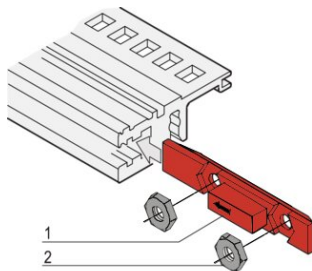

# Slide Nut, to Accomodate 2 Nuts, 12 Pieces

## NUMĂR DE CATALOG

**24560-166**

The slide nut is inserted into the groove of the horizontal rail instead of the threaded insert to assemble a bottom hinged front panel.

## CARACTERISTICI

The slide nut is inserted into the groove of the horizontal rail instead of the threaded insert