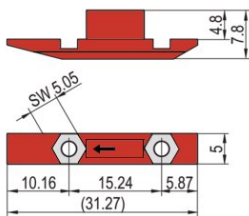

## NUMĂR DE CATALOG

**24560-166**

The slide nut is inserted into the groove of the horizontal rail instead of the threaded insert to assemble a bottom hinged front panel.

## CARACTERISTICI

The slide nut is inserted into the groove of the horizontal rail instead of the threaded insert