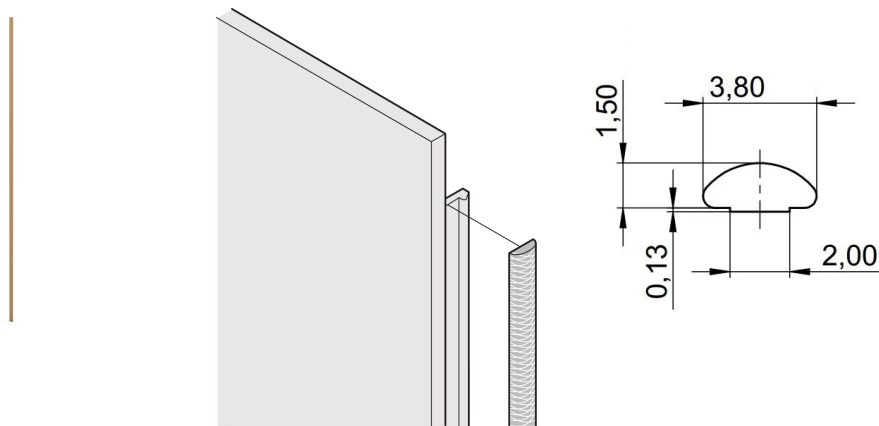

# Front Panel EMC Textile Shielding Kit, -40... +70°C, 6 U; 100 pieces

## NUMĂR DE CATALOG

**21101-856**

The textile EMC gaskets are inserted into a slot on the right hand side of the U-shaped front panels. The gaskets are glued to the front panel.

## CARACTERISTICI

Textile EMC gasket is affixed laterally on the front panel or in the groove of the right-hand profile as appropriate.

Profile seal is bonded onto the contact surface of the 19" bracket or of the rear angle and sets up the conductive connection to the U-shaped front panels