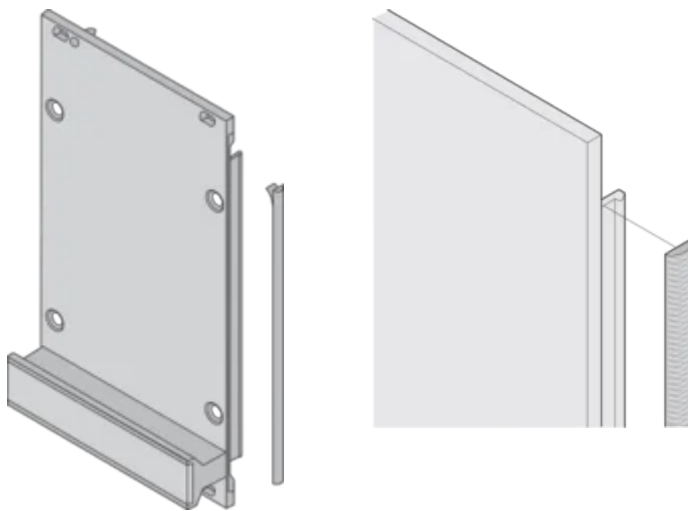

Height (H): 232mm

Material: Elastomer Termoplastic

Product Family: EuropacPRO; RatiopacPRO; RatiopacPRO AIR; PropacPRO; Frame Type Plug-In Unit

Product Type: Shielding Kit

Width (W): 3.8mm

Works With: Subracks; Cases; Front Panels

Flammability Rating: UL® 94V-0

Gross Weight: 0.174kg

DETALII SUPLIMENTARE DESPRE PRODUS

EMC gaskets (textile) are required for shielding the front panels.

DIAGRAMS

AVERTIZARE

Produsele nVent trebuie instalate și utilizate numai așa cum este indicat în fișele de instrucțiuni și materialele de formare ale nVent. Fișele de instrucțiuni sunt disponibile pe www.nvent.com și de la reprezentantul dvs. de servicii clienți nVent. O instalare incorectă, o utilizare abuzivă, o aplicare greșită sau orice altă lipsă de respectare completă a instrucțiunilor și avertismentelor nVent poate duce la defectarea produsului, la deteriorarea proprietății, la răni corporale grave și moarte și/sau poate anula garanția dvs.