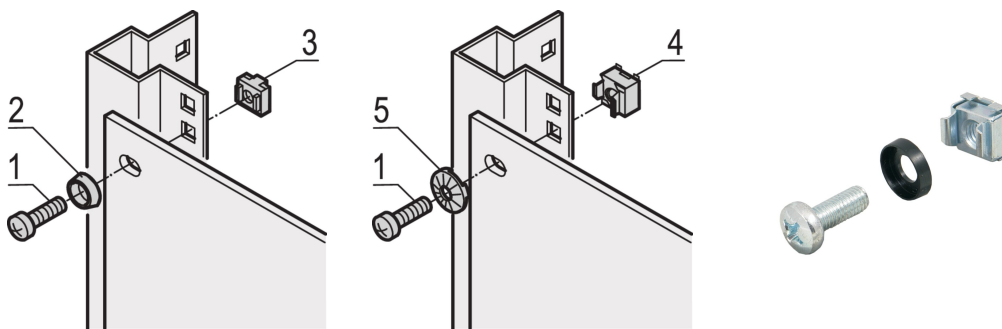

19" Assembly Kit M6, Screw, Washer, Nut; 50 pieces

NUMĂR DE CATALOG

21101-809

For standard grounding use a grounding nut and washer on at least one attachment point.

When 19" assembly kit is used with conductive 19" panel mount, grounding cage nuts are not needed.

CERTIFICATIONS

CARACTERISTICI

Assembly kits for assembly of 19" components into a cabinet

For mounting of front panels, distribution fields or other components on the frame, slide mounts or depth members with square cut-outs

ATRIBUTE PRODUS

Package Quantity: 50

Thread Size: M6

Finish: Oțel Zincat

Material: Oțel; ABS

Product Family: RatiopacPRO; RatiopacPRO AIR; CompacPRO; PropacPRO; Comptec; Inpac; MultipacPRO; Varistar CP; Novastar; Eurorack; Outdoor