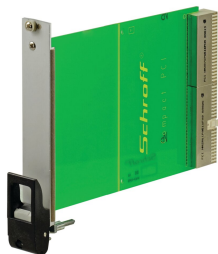

Plug-In Unit Kit With IET Handle, Shielded, Black 3 U, 12 HP

NUMĂR DE CATALOG

20848-765

Plug-in unit, with IET inserter/extractor black handle, 3 U, front assembly. The U-shaped front panel enable shielding with a textile gasket.

CERTIFICATIONS

CARACTERISTICI

U-shaped front panel for textile gasket

Suitable for insertion and extraction forces up to 700 N (per pair)

Enable the installation of a microswitch

Enable the installation of coding pegs in accordance with IEC 60297-3-103/ IEEE 1101.10

ATRIBUTE PRODUS

Rack Width: 12HP

Package Quantity: 1

Handle Type: IET

Mounting: Screw-on Front

Gasket Type: Textile EMC

Front Finish: Anodized

Rear Finish: Etched

Treated Edges: No

Complies With: IEC 60297-3-102; IEEE 1101.10; IEC 60297-3-103; IEEE 1101.1/11

EMC Shielding: Yes

Finish: Anodized; Passivated

Height: 128.4mm

Material: Aluminiu

Product Type: Front Panel

Rack Height: 3U