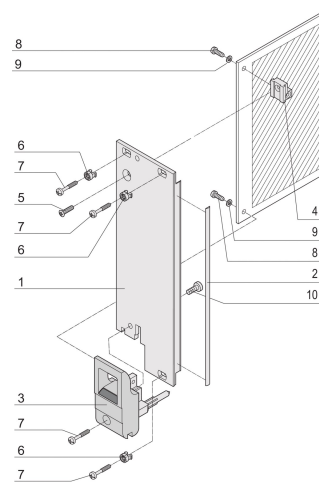

Plug-In Unit Kit With IET Handle, Shielded, Black 3 U, 12 HP

NUMĂR DE CATALOG

20848-765

Plug-in unit, with IET inserter/extractor black handle, 3 U, front assembly. The U-shaped front panel enable shielding with a textile gasket.

CERTIFICATIONS

CARACTERISTICI

U-shaped front panel for textile gasket

Suitable for insertion and extraction forces up to 700 N (per pair)

Enable the installation of a microswitch

Enable the installation of coding pegs in accordance with IEC 60297-3-103/ IEEE 1101.10

ATRIBUTE PRODUS

Rack Width: 12HP

Package Quantity: 1

Handle Type: IET

Mounting: Screw-on Front

Gasket Type: Textile EMC

Front Finish: Anodized

Rear Finish: Etched

Treated Edges: No

Complies With: IEC 60297-3-102; IEEE 1101.10; IEC 60297-3-103; IEEE 1101.1/11

EMC Shielding: Yes

Finish: Anodized; Passivated

Height: 128.4mm

Material: Aluminiu

Product Type: Front Panel

Rack Height: 3U