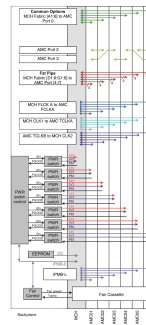

MTCA.0 System for 6 Single Mid-Size AMC Modules, MTCA.0, 1 U, 84 HP

NUMĂR DE CATALOG

11850-025

1 U MicroTCA System with horizontal card cage for Single Width AdvancedMC Modules. The chassis has an AC Power input in the rear and an integrated 400 W Power Supply. The PM EMMC (Power Module Enhanced Management Controller) is installed onto the rear of the Backplane.

CERTIFICATIONS

CARACTERISTICI

In accordance with PICMG MTCA.0 R1.0 specification

1 U, 19" subrack system for 6 Single Mid-Size AdvancedMC modules, 1 Single Full-Size MCH

AC mains input (100 ... 240 VAC) on rear of case, embedded 400 W PSU, power management (PM EMMC) on backplane

Hot-swap fan module with cooling unit manager (CU EMMC), airflow from right to left

Air filter access from front

ATRIBUTE PRODUS

Product Type: System

Number of Slots: 6

Type: 19" Rack Mount

Backplane Type: MTCA.0 Star Topology, Scope Proposal