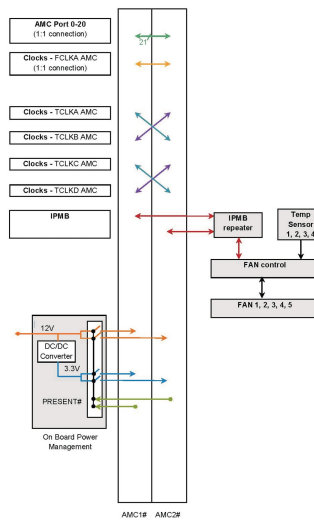

# MTCA.0 System for 2 Single Full-Size AMC Modules, 1 HE

NUMĂR DE CATALOG

11850-023

The System is designed for 2 AMC modules. The integrated Power Supply and Power switches on the backplane enable the Payload Power to the AMC Modules without the need for a separate MCH.

## CARACTERISTICI

---

Small, compact case to hold 2 single full-size AdvancedMC modules With an optional 2 HP filler module, 2 single mid-size modules can also be fitted

Direct connection of all ports between both AdvancedMC slots (see backplane topology); data transfer rates up to 10 Gbps per port

90 - 264 VAC wide range input on rear of case, 150 W power supply in rear section of enclosure

12 VDC voltage is activated by the AdvancedMC module presence signal

150 W cooling capacity at an ambient temperature of 55 °C, airflow from right to left, temperature-regulated fans