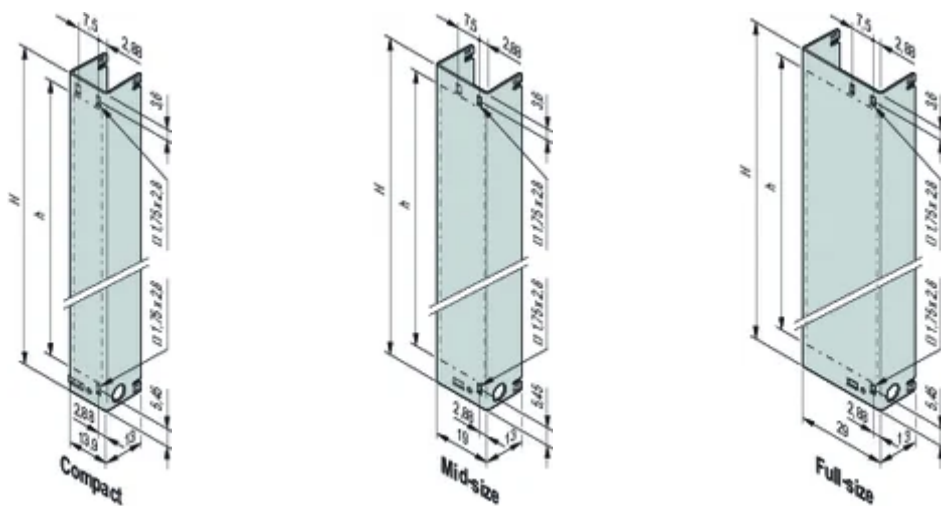

Număr de catalog	Height (H)	Rack Width	Design Feature	Material	Finish	Package Quantity
30849-682	73.8mm	6HP	Full-Size	Aluminiu	Passivated	1
30849-407	148.8mm	6HP	Full-Size	Stainless Steel		1
30849-404	73.8mm	6HP	Full-Size	Stainless Steel		1
30849-670	148.8mm	4HP		Aluminiu	Passivated	1

Table 2/2

Număr de catalog	Front Finish	Rear Finish	Depth (D)	Width (W)
30849-658	Raw	Raw	2.5mm	19mm
30849-694	Raw	Raw	2.5mm	29mm
30849-406	Raw	Raw	1mm	19mm
30849-402	Raw	Raw	1mm	13.9mm
30849-403	Raw	Raw	1mm	19mm
30849-682	Raw	Raw	2.5mm	29mm
30849-407	Raw	Raw	1mm	29mm
30849-404	Raw	Raw	1mm	29mm
30849-670	Raw	Raw	2.5mm	19mm

DIAGRAMS