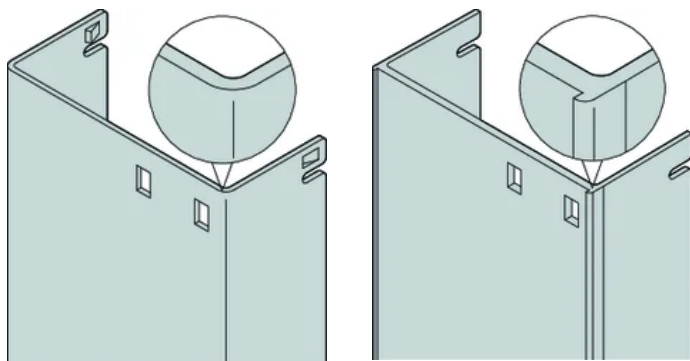

Număr de catalog	Height (H)	Rack Width	Design Feature	Material	Finish	Package Quantity
30849-682	73.8mm	6HP	Full-Size	Aluminiu	Passivated	1
30849-407	148.8mm	6HP	Full-Size	Stainless Steel		1
30849-404	73.8mm	6HP	Full-Size	Stainless Steel		1
30849-670	148.8mm	4HP		Aluminiu	Passivated	1

Table 2/2

Număr de catalog	Front Finish	Rear Finish	Depth (D)	Width (W)
30849-658	Raw	Raw	2.5mm	19mm
30849-694	Raw	Raw	2.5mm	29mm
30849-406	Raw	Raw	1mm	19mm
30849-402	Raw	Raw	1mm	13.9mm
30849-403	Raw	Raw	1mm	19mm
30849-682	Raw	Raw	2.5mm	29mm
30849-407	Raw	Raw	1mm	29mm
30849-404	Raw	Raw	1mm	29mm
30849-670	Raw	Raw	2.5mm	19mm

DIAGRAMS