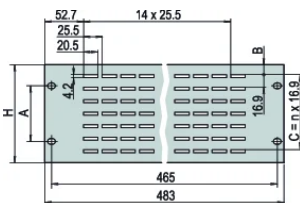

Număr de catalog	Rack Height	Finish	Mounting	Package Quantity	Front Finish	Rear Finish
30702-057	2U	Vopsit Pulbere	Screw-on Front	1	Painted	Painted
30118-964	3U	Vopsit Pulbere	Screw-on Front	1	Painted	Painted
30702-058	3U	Vopsit Pulbere	Screw-on Front	1	Painted	Painted
30702-046	3U	Anodized	Screw-on Front	1	Raw	Raw
30702-045	2U	Anodized	Screw-on Front	1	Raw	Raw
30702-049	3U	Anodized	Screw-on Front	1	Anodized	Anodized

Table 2/2

Număr de catalog	Treated Edges	Color Code	EMC Shielding	Height (H)	Type	Width (W)
30118-962		RAL 7021	No	43.6mm	19" Front Panel	483mm
30702-047	Yes		No	43.6mm	19" Front Panel	483mm
30702-056		RAL 7035	No	43.6mm	19" Front Panel	483mm
30702-044			No	43.6mm	19" Front Panel	483mm
30118-963		RAL 7021	No	88.1mm	19" Front Panel	483mm
30702-048	Yes		No	88.1mm	19" Front Panel	483mm
30702-057		RAL 7035	No	88.1mm	19" Front Panel	483mm
30118-964		RAL 7021	No	132.5mm	19" Front Panel	483mm
30702-058		RAL 7035	No	132.5mm	19" Front Panel	483mm
30702-046			No	132.5mm	19" Front Panel	483mm
30702-045			No	88.1mm	19" Front Panel	483mm
30702-049	Yes		No	132.5mm	19" Front Panel	483mm

DETALII SUPLIMENTARE DESPRE PRODUS

Please order 19" assembly kit separately.

DIAGRAMS

AVERTIZARE

Produsele nVent trebuie instalate și utilizate numai așa cum este indicat în fișele de instrucțiuni și materialele de formare ale nVent. Fișele de instrucțiuni sunt disponibile pe www.nvent.com și de la reprezentantul dvs. de servicii clienți nVent. O