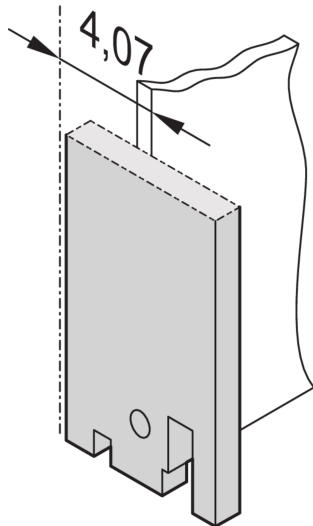

19" Front Panel, Plain

Front panel without or with SUB-D-, ST type 3- or FDDI cut-out.

CERTIFICATIONS

CARACTERISTICI

19" Front Panel without Cutout

SPECIFICAȚII

- Depth:** 2.5mm
- Material:** Aluminiu
- Accessory Type:** Front panel
- Product Type:** Front Panel

Table 1/2

Număr de catalog	Rack Height	Rack Width	Package Quantity	Front Finish	Rear Finish	Color Code
30118-328	3U	4HP	1	Painted	Conductive	RAL 7035

Număr de catalog	Rack Height	Rack Width	Package Quantity	Front Finish	Rear Finish	Color Code
30118-331	3U	28HP	1	Painted	Conductive	RAL 7035
30118-330	3U	14HP	1	Painted	Conductive	RAL 7035
30118-329	3U	7HP	1	Painted	Conductive	RAL 7035

Table 2/2

Număr de catalog	Finish	Height	Width
30118-328	Vopsit Pulbere	128.4mm	19.98mm
30118-331	Vopsit Pulbere	128.4mm	141.9mm
30118-330	Vopsit Pulbere	128.4mm	70.78mm
30118-329	Vopsit Pulbere	128.4mm	35.22mm