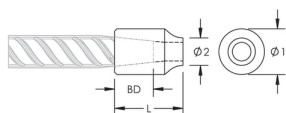

Unit Weight: 0.52 kg

Package Quantity: 45

DETALII SUPLIMENTARE DESPRE PRODUS

Bar dimensions and weights listed may vary by region. Coupler sizes not shown may be available by special order. Contact your nVent LENTON representative for more information.

The design of the weld, the selection of electrode, and other relevant choices depend on the chemical and physical properties of the structural steel to which the couplers are welded. Engineers who design assemblies should adhere to all appropriate regulations.

Suffix "EE" has been added to some part numbers to clarify design version among regions.

DIAGRAMS

AVERTIZARE

Produsele nVent trebuie instalate și utilizate numai așa cum este indicat în fișele de instrucțiuni și materialele de formare ale nVent. Fișele de instrucțiuni sunt disponibile pe www.nvent.com și de la reprezentantul dvs. de servicii clienți nVent. O instalare incorectă, o utilizare abuzivă, o aplicare greșită sau orice altă lipsă de respectare completă a instrucțiunilor și avertismentelor nVent poate duce la defectarea produsului, la deteriorarea proprietății, la răniri corporale grave și moarte și/sau poate anula garanția dvs.

North America

+1.800.753.9221

Option 1 – Customer Care

Option 2 – Technical

Support

Europe

Netherlands:

+31 800-0200135

France:

+33 800 901 793

Europe

Germany:

800 1890272

Other Countries:

+31 13 5835404