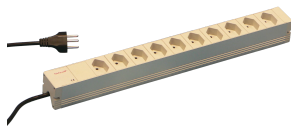

## Data Solutions

Modular, compact PDU with many function elements. Using a 1 U by 1 U aluminum chassis the PDU can easily be integrated in a rack with Swiss outlets.

### CARACTERISTICI

Socket strips can be rotated through all four directions (in 90° increments) during installation

230 V, 10 A

In accordance with SEV.IEC 60884

Connecting cable 2 m with Swiss version plug