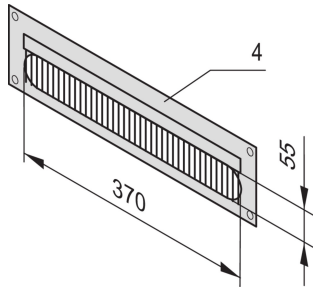

Novastar Cable Ducting

Data Solutions

Cover the opening on shortened doors or rear panels for a more aesthetic look.

CERTIFICATIONS

CARACTERISTICI

To cover the opening on shortened doors or rear panels

Frame, St, 2.5 mm

With black brush strip

SPECIFICAȚII

Product Type: Cover

Material: Oțel

Table 1/2

Număr de catalog	Rack Height	Color	Design Feature	Package Quantity	Color Code	Finish
20118-797	4U	Black Grey	Panel & Brushes	1	RAL 7021	Vopsit Pulbere
20118-390	4U	Light Grey	Panel & Brushes	1	RAL 7035	Vopsit Pulbere