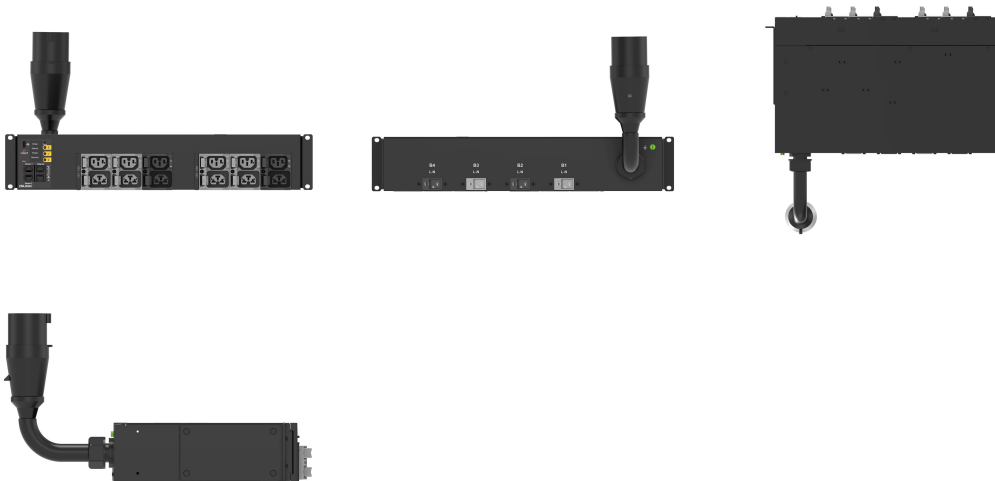

MSP0 PDU, 2U, 60A(48A)NA/63A Int, 208V NA, 230V Int, 1P, 4 CB, 12 Locking Combo

Data Solutions

NUMĂR DE CATALOG

EN6383

The Advantage Series Outlet Metered, Outlet Switched PDU family offers energy metering with advanced power and environmental monitoring options and remote outlet on/off switching. Comprehensive monitoring at the input phase, circuit breaker, and individual outlet levels offers advanced alerts of potential overloads. Billing-grade metering provides accurate power consumption data for energy use optimization. The hot-swappable network management controller features Gigabit and redundant ethernet communication with advanced support for external environmental sensors and rack security access solutions.

ATRIBUTE PRODUS

Product Family: Enlogic

Product Type: Socket Strip

Socket Type: (6) Locking C13/C15; (6) Locking C13/C15/C19/C21

Circuit Breaker: 20 A

Color: Black

Circuit Breaker Quantity: 4

Switched Outlets: Yes

Nominal Voltage: 230V

Removable Input Cable: No

Amperage (Derated Amperage): 60 A (48 A) North America; 63 A International

Rack Units: 2U

Type: Intelligent PDU

Finish: Vopsit Pulbere

Metering Type: Outlet

Material: Oțel

Height: 87mm

Weight: 8kg

Width: 444mm

Depth: 269mm

Package Quantity: 1

Input Cable Length: 3m

DETALII SUPLIMENTARE DESPRE PRODUS

87 mm L x 444 mm W x 269 mm D, (269 mm D at CB)