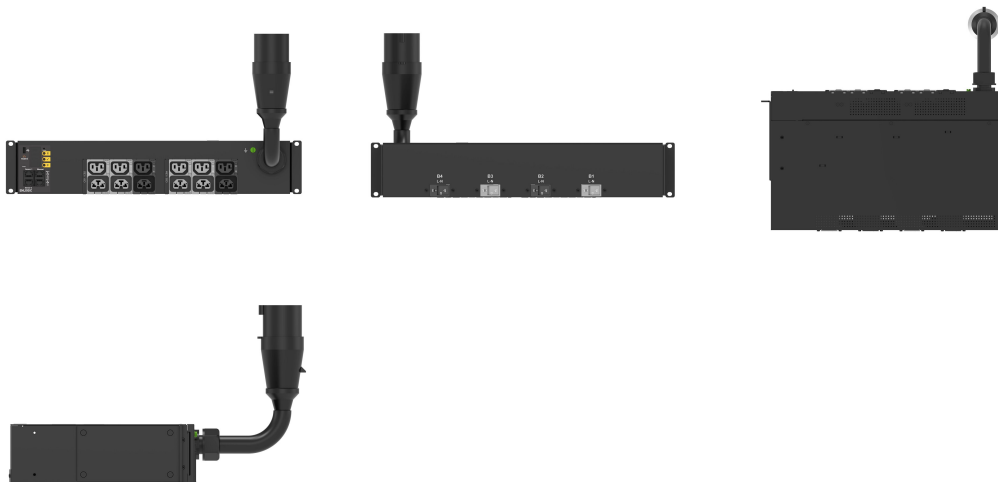

MS PDU, 2U, 60A(48A)NA/63A Int, 208V NA, 230V Int, 1P, 4 CB, (6)C13, (6)4-in-1

Data Solutions

NUMĂR DE CATALOG

EN2355

The Advantage Series Input Metered, Outlet Switched PDU family offers energy metering with advanced power and environmental monitoring options and remote outlet on/off switching. Comprehensive monitoring at both the input phase and circuit breaker levels offers advanced alerts of potential overloads. Billing-grade metering provides accurate power consumption data for energy use optimization. The hot-swappable network management controller features Gigabit and redundant ethernet communication with advanced support for external environmental sensors and rack security access solutions.

ATRIBUTE PRODUS

Product Family: Enlogic

Product Type: Socket Strip

Socket Type: (6) C13/C15; (6) C13/C15/C19/C21

Color: Black

Circuit Breaker: 20 A

Switched Outlets: Yes

Circuit Breaker Quantity: 4

Nominal Voltage: 230V

Removable Input Cable: No

Amperage (Derated Amperage): 60 A (48 A) North America; 63 A International

Rack Units: 2U

Type: Intelligent PDU

Finish: Vopsit Pulbere

Material: Oțel

Height: 87mm

Width: 444mm

Depth: 269mm

Weight: 8kg

Package Quantity: 1

Input Cable Length: 3m

DETALII SUPLIMENTARE DESPRE PRODUS

87 mm L x 444 mm W x 269 mm D, (269 mm D at CB)

AVERTIZARE