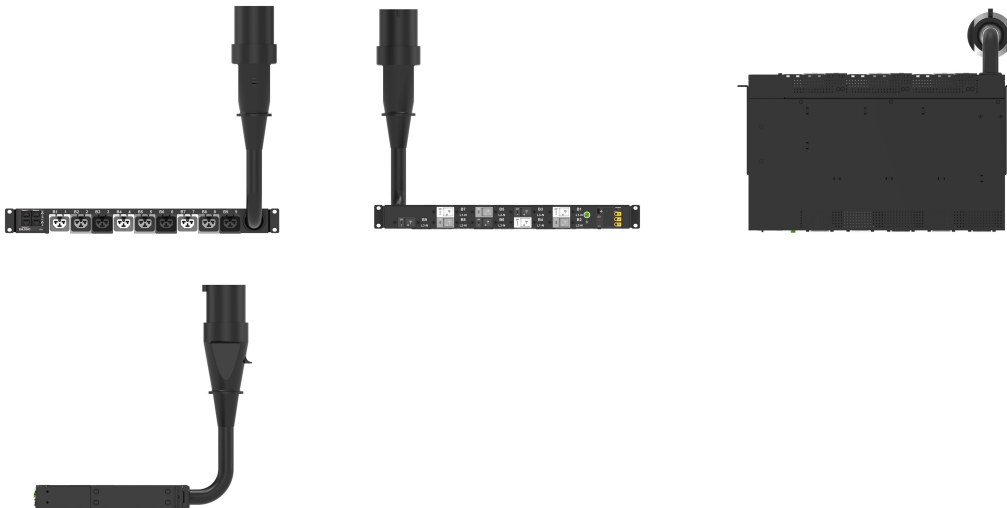

MI PDU, 1U, 60A(48A)NA/48A Int, 380-415V, 3P Wye, 9 CB, (9)4-in-1

Data Solutions

NUMĂR DE CATALOG

EN1966

The Advantage Series Input Metered PDU family offers energy metering with advanced power and environmental monitoring options. Comprehensive monitoring at both the input phase and circuit breaker levels offers advanced alerts of potential overloads. Billing-grade metering provides accurate power consumption data for energy use optimization. The hot-swappable network management controller features Gigabit and redundant ethernet communication with advanced support for external environmental sensors and rack security access solutions.

ATRIBUTE PRODUS

Product Family: Enlogic

Product Type: Socket Strip

Socket Type: (9) C13/C15/C19/C21

Color: Black

Switched Outlets: No

Circuit Breaker: 20 A

Length: 44mm

Removable Input Cable: No

Amperage (Derated Amperage): 60 A (48 A) North America; 48 A International

Finish: Vopsit Pulbere

Rack Units: 1U

Material: Oțel

Type: Intelligent PDU

Height: 44mm

Width: 444mm