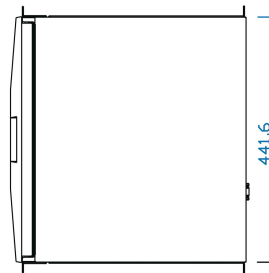

19" Drawer With Keyboard 1 U, Touchpad, RAL 9005, USA Keyboard

Data Solutions

NUMĂR DE CATALOG

60118-567

19" rack mountable drawer with keyboard with full extension.

CERTIFICATIONS

CARACTERISTICI

Extendable 1 U drawer with keyboard including function keys, number pad, touchpad

Locking at full extension and in the inserted state

Connection to USB for keyboard and mouse

Installation dimension 19" rail distance (c-dimension) from 470 ... 700 mm)

Color jet black (RAL 9005)

ATTRIBUTE PRODUS

Rack Height: 1U

Depth: 400mm

Color: Jet Black

Package Quantity: 1

Color Code: RAL 9005

Product Type: Cabinet/Rack Drawer

Type: Keyboard

Works With: 19" Cabinets