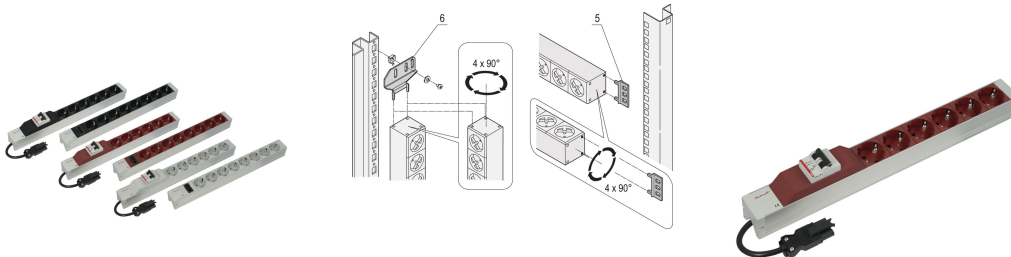

# Socket Strip, SCHUKO, With Wieland® Input, 19", White, With Overcurrent Protection

### NUMĂR DE CATALOG

60110-352

Modular, compact PDU with many function elements. Using a 1 U by 1 U aluminum chassis the PDU can easily be integrated in a rack. The Wieland connector allows easy combination with different power input cords.

### CARACTERISTICI

Installation height 1 U

Output via SCHUKO sockets

Input via Wieland® GST 18 plug

Socket strips can be rotated through all four directions (in 90° increments) during installation

Horizontal or vertical mounting

## ATRIBUTE PRODUS

---

Socket Type: SCHUKO

Socket Quantity: 6

Switched Outlets: No

Voltage AC: 230V

Function: Overcurrent Protection

Package Quantity: 1