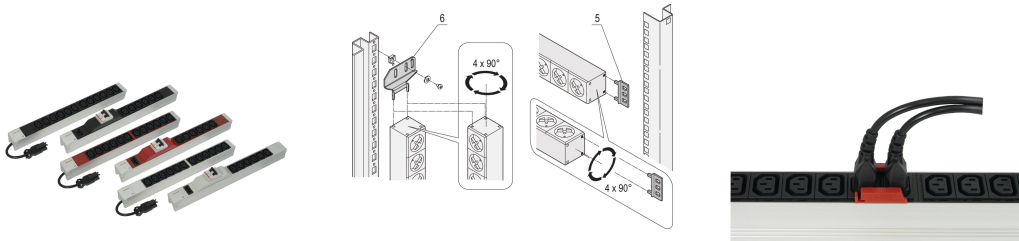

Socket Strip, IEC C13, With Wieland® Input, C13, 12 Sockets, 19", Red

Data Solutions

NUMĂR DE CATALOG

60110-342

Modular, compact PDU with many function elements. Using a 1 U by 1 U aluminum chassis the PDU can easily be integrated in a rack. The Wieland connector allows easy combination with different power input cords.

CERTIFICATIONS

CARACTERISTICI

Input via Wieland® GST 18 plug

Installation height 1 U

In accordance with IEC 60320

Horizontal or vertical mounting

Output via IEC 60320 C-13 sockets

Socket strips can be rotated through all four directions (in 90° increments) during fitting

ATRIBUTE PRODUS

Socket Type: IEC C13

Socket Quantity: 12

Switched Outlets: No

Voltage AC: 230V

Package Quantity: 1

Color: Red

Depth: 44mm

Finish: Anodized

Length: 438.5mm

Material: Aluminiu; Polyamide

Product Type: Socket Strip

Net Weight: 0.72kg

DETALII SUPLIMENTARE DESPRE PRODUS

Please order mounting bracket for vertical mounting separately.