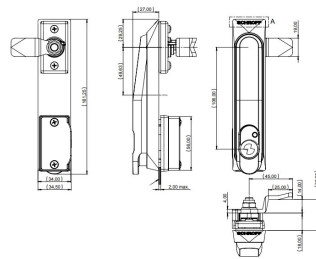

### NUMĂR DE CATALOG

**24630-062**

Lever handle for door systems with several locking points.