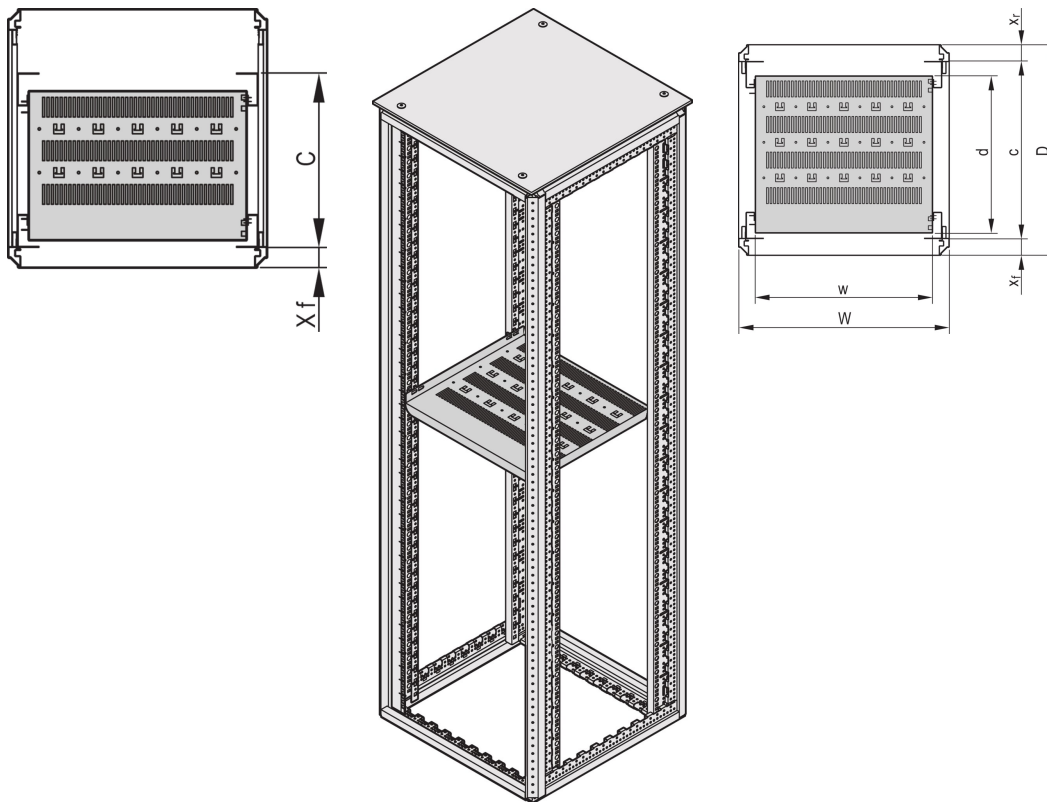

Varistar CP | 19" Shelf, Stationary, 75 kg, 600W 700D, RAL 7035

Data Solutions

NUMĂR DE CATALOG

22130-304

Varistar 19" Shelf, Stationary, 75 kg.

CERTIFICATIONS

CARACTERISTICI

Static load-carrying capacity 75 kg

St, 1.5 mm

Incl. GND/grounding

Width 495 mm

For mounting on four 19" panel/slide mounts

ATRIBUTE PRODUS

Width: 495mm

Depth: 800mm

Package Quantity: 1

Color: Light Grey

Color Code: RAL 7035

Finish: Vopsit Pulbere

Height: 600mm

Length: 642mm

Material: Oțel

Product Family: Varistar CP

Product Type: Shelf