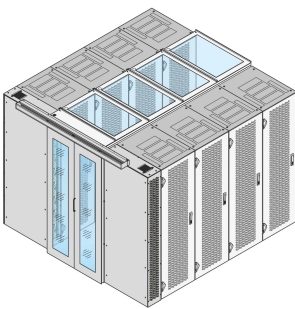

Aisle Containment Top Cover, 1200W 200D

Data Solutions

NUMĂR DE CATALOG

21130-649

Top cover in different depths to setup a aisle containment closing.

CARACTERISTICI

Top covers to provide top cover for 2 cabinet rows

Suitable for an aisle width of 1200 mm

A top cover profile can raise the aisle height by 84 mm; please order separately

Top cover can be removed from inside (allows access to lighting and facilitates maintenance works)

ATRIBUTE PRODUS

Type: Aisle Top Cover

Width: 200mm

Depth: 1200mm

Material: Oțel

Package Quantity: 1

Color: Black Grey

Color Code: RAL 7021