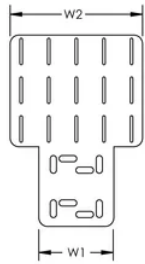

### ATRIBUTE PRODUS

---

Article Number: 820800

Material: Oțel

Finish: Pregalvanized

Length (L): 216mm

Width 1 (W1): 85mm

Width 2 (W2): 150mm

Thickness (T): 1.5mm

Hole Size 1 (HS1): 7 – 20mm

Hole Size 2 (HS2): 3 – 30mm

## DIAGRAMS

---