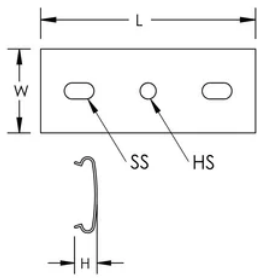

DIAGRAMS

AVERTIZARE

Produsele nVent trebuie instalate și utilizate numai așa cum este indicat în fișele de instrucțiuni și materialele de formare ale nVent. Fișele de instrucțiuni sunt disponibile pe www.nvent.com și de la reprezentantul dvs. de servicii clienți nVent. O instalare incorectă, o utilizare abuzivă, o aplicare greșită sau orice altă lipsă de respectare completă a instrucțiunilor și avertismentelor nVent poate duce la defectarea produsului, la deteriorarea proprietății, la răni corporale grave și moarte și/sau poate anula garanția dvs.

Portofoliul nostru puternic de mărci:

CADDY ERICO HOFFMAN ILSCO SCHROFF TRACHTE