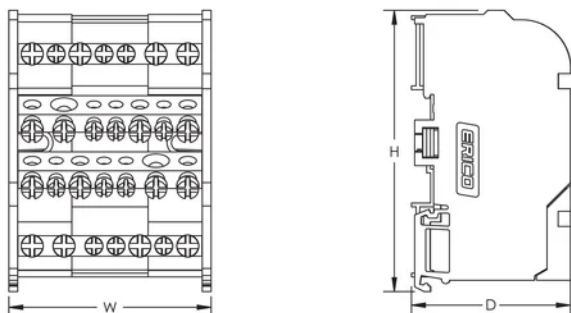

DIAGRAMS

AVERTIZARE

Produsele nVent trebuie instalate și utilizate numai așa cum este indicat în fișele de instrucțiuni și materialele de formare ale nVent. Fișele de instrucțiuni sunt disponibile pe www.nvent.com și de la reprezentantul dvs. de servicii clienți nVent. O instalare incorectă, o utilizare abuzivă, o aplicare greșită sau orice altă lipsă de respectare completă a instrucțiunilor și avertismentelor nVent poate duce la defectarea produsului, la deteriorarea proprietății, la răni corporale grave și moarte și/sau poate anula garanția dvs.

Portofoliul nostru puternic de mărci:

CADDY ERICO HOFFMAN ILSCO SCHROFF TRACHTE