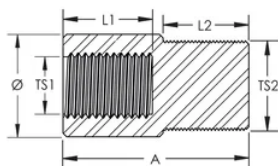

Mast to Air Terminal Adaptor

Data Solutions

NUMĂR DE CATALOG

INTCPTMI16AT

CARACTERISTICI

Connects Conventional Air Terminal to SIM series Stainless Steel Mast

ATTRIBUTE PRODUS

Material: Stainless Steel 304L (EN 1.4306)

A: 52mm

Diameter (\emptyset): 28.6mm

Length 1 (L1): 25mm

Length 2 (L2): 24mm

Thread Size 1 (TS1): M16

Thread Size 2 (TS2): M25

DIAGRAMS

AVERTIZARE