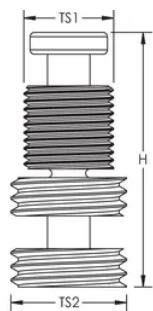

### ATRIBUTE PRODUS

---

Article Number: 702301

Material: Brass

Thread Size 1 (TS1): 1/2" BSPP

Thread Size 2 (TS2): 1 1/16" UNC

Height (H): 59.2mm

Unit Weight: 0.1kg

## DIAGRAMS

---