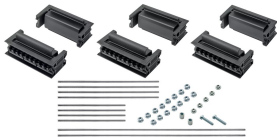

FleXbus Support Kit Flat 3 Poles, 138 mm x 123 mm

Data Solutions

NUMĂR DE CATALOG

FLEXSUPFLA100T

CERTIFICATIONS

CARACTERISTICI

Adjustable clip adapts to support different conductor thicknesses

Strong, mechanical resistance and short-circuit tested as per IEC 61914 up to 67kA rms – 147kA Peak

Adjustable distance between each conductor (12,5 mm pitch)

Installation side-by-side or on top

For use with 3P configuration

Mounting options for ceiling or wall

Mounting options for different cable trays types

DETALII SUPLIMENTARE DESPRE PRODUS

Support kit and aluminum profile are sold separately.

When cable tray is used, we recommend installing a Flexbus Support at each extremity, in order to protect the Flexbus Conductor against potential sharp edges of the cable tray.