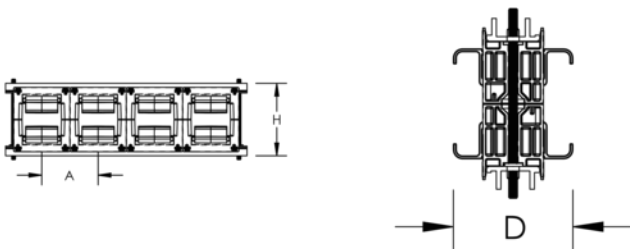

ATRIBUTE PRODUS

Article Number: 508107

Complies With: IEC® 60695-2-11 (Glow Wire Test 960 °C); IEC® 61439.1; IEC® 61914

Dielectric Strength, IEC 61439.1: 3500 VAC @ 1 min

Dielectric Strength, UL: 1500; 1500

Finish: Electrogalvanized

Flammability Rating: UL® 94V-0

Halogen Free Rating: IEC® 60754-1

Insulation Voltage: 1000; 1500

Low Smoke Rating: ISO 5659-2

Material: Glass Fibre Reinforced Polyamide; Oțel

Working Temperature: -40 to 130°C

A: 138mm

Depth (D): 78.5mm

Height (H): 125.5mm

Conductor Size: 960 mm²; 1280 mm²; 1810 mm²

Unit Weight: 1.96kg

Installation Standard: AS 3008; BS 7671; CEI 64-8; CSN; DIN VDE 0100; HD 384; IEC® 60364; NBR 5410; NEN 1010; NFC 15-100; NIBT-NIN; NP (2002); ÔNORM; REBT; RGIE-AREI

DETALII SUPLIMENTARE DESPRE PRODUS

Support kit and aluminum profile are sold separately.

When cable tray is used, we recommend installing a Flexbus Support at each extremity, in order to protect the Flexbus Conductor against potential sharp edges of the cable tray.

For ease of installation of the Flexbus Conductors on cable trays, we recommend using cantilever systems in order to have easy and direct access during installation phases.

DIAGRAMS