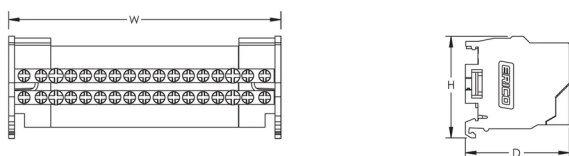

DIAGRAMS

AVERTIZARE

Produsele nVent trebuie instalate și utilizate numai așa cum este indicat în fișele de instrucțiuni și materialele de formare ale nVent. Fișele de instrucțiuni sunt disponibile pe www.nvent.com și de la reprezentantul dvs. de servicii clienți nVent. O instalare incorectă, o utilizare abuzivă, o aplicare greșită sau orice altă lipsă de respectare completă a instrucțiunilor și avertismentelor nVent poate duce la defectarea produsului, la deteriorarea proprietății, la răniri corporale grave și moarte și/sau poate anula garanția dvs.

Portofoliul nostru puternic de mărci:

CADDY ERICO HOFFMAN ILSCO SCHROFF TRACHTE