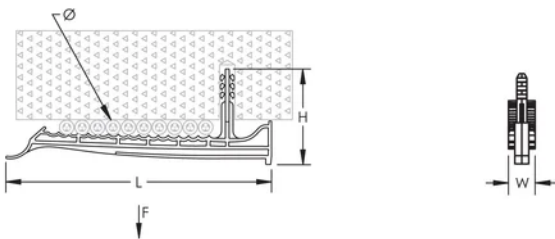

Single Cable Bracket with Plug

CARACTERISTICI

Ideal for smaller runs of cables

Up to two plastic conduit clips can be attached to the bracket allowing the support of cables and conduits using a single hole in the concrete

Flexible clip retains shape and allows for cables to be inserted after installation

Cables are neatly installed providing a consistent and professional appearance

Low profile allows for installations in tight spaces

Tool-free push-in installation after hole has been drilled into the concrete

Halogen free

UV-stabilized

SPECIFICAȚII

DIAGRAMS