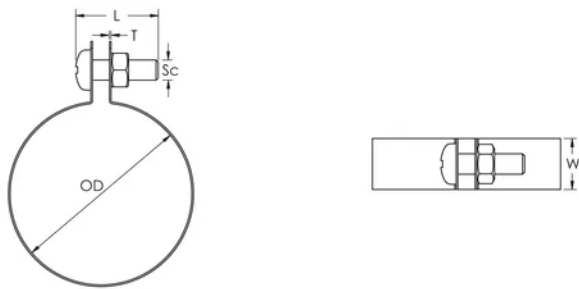

DIAGRAMS

AVERTIZARE

Produsele nVent trebuie instalate și utilizate numai așa cum este indicat în fișele de instrucțiuni și materialele de formare ale nVent. Fișele de instrucțiuni sunt disponibile pe www.nvent.com și de la reprezentantul dvs. de servicii clienți nVent. O instalare incorectă, o utilizare abuzivă, o aplicare greșită sau orice altă lipsă de respectare completă a instrucțiunilor și avertismentelor nVent poate duce la defectarea produsului, la deteriorarea proprietății, la răni corporale grave și moarte și/sau poate anula garanția dvs.

North America

+1.800.753.9221

Option 1 – Customer Care

Option 2 – Technical

Support

Europe

Netherlands:

+31 800-0200135

France:

+33 800 901 793

Europe

Germany:

800 1890272

Other Countries:

+31 13 5835404

APAC

Shanghai:

+ 86 21 2412 1618/19

Sydney:

+61 2 9751 8500

Portofoliul nostru puternic de mărci:

CADDY

ERICO

HOFFMAN

ILSCO

SCHROFF

TRACHTE