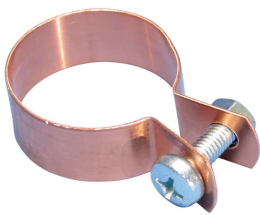

# STRC CU Strap Clamp for Copper Tube, 22 mm OD

## CARACTERISTICI

---

Includes fasteners, screw and nut

## ATRIBUTE PRODUS

---

Article Number: 574200

Material: Copper

Outer Diameter (OD): 22 mm

Width (W): 15 mm

Thickness (T): 0.6 mm

Screw Diameter (Sc): 6

Screw Length (L): 16mm