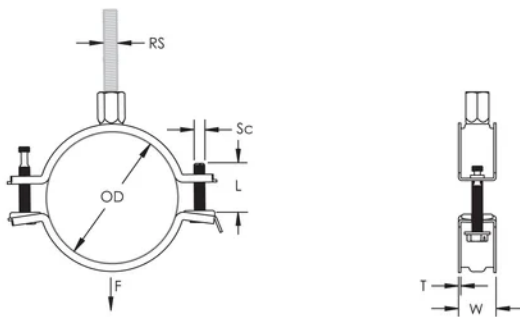

Combination nut can be attached to M8 or M10 threaded rod, simplifying material handling

Screw length has been optimized to accommodate an increased pipe range, reducing inventory

## ATRIBUTE PRODUS

Article Number: 586816

Material: Oțel

Finish: Electrogalvanized

Outer Diameter (OD): 133 - 143 mm

Rod Size (RS): M8;M10

NB/DN: 125

Pipe Size: 5"

Width (W): 23 mm

Thickness (T): 2 mm

Screw Diameter (Sc): 6

Screw Length (L): 40mm

Static Load: 3000N

## DIAGRAMS