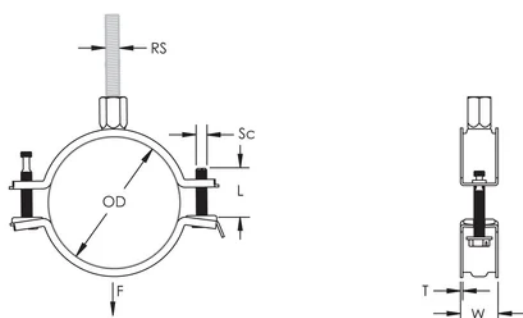

Combination nut can be attached to M8 or M10 threaded rod, simplifying material handling

Screw length has been optimized to accommodate an increased pipe range, reducing inventory

## ATRIBUTE PRODUS

Article Number: 586808

Material: Oțel

Finish: Electrogalvanized

Outer Diameter (OD): 54 - 62 mm

Rod Size (RS): M8;M10

NB/DN: 50

Pipe Size: 2" Min

Width (W): 21 mm

Thickness (T): 1.25 mm

Screw Diameter (Sc): 6

Screw Length (L): 32mm

Static Load: 1500N

## DIAGRAMS