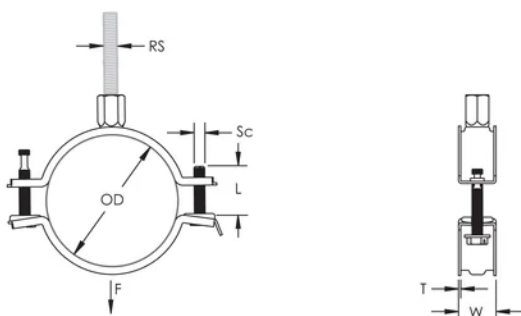

Combination nut can be attached to M8 or M10 threaded rod, simplifying material handling

Screw length has been optimized to accommodate an increased pipe range, reducing inventory

## ATRIBUTE PRODUS

Article Number: 586806

Material: Oțel

Finish: Electrogalvanized

Outer Diameter (OD): 41 - 48 mm

Rod Size (RS): M8;M10

NB/DN: 32

Pipe Size: 1 1/4" Min

Width (W): 20 mm

Thickness (T): 1 mm

Screw Diameter (Sc): 6

Screw Length (L): 32mm

Static Load: 1000N

## DIAGRAMS