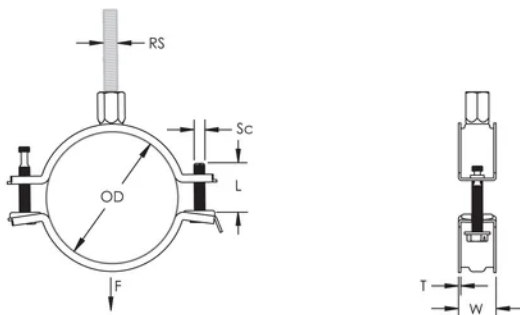

Combination nut can be attached to M8 or M10 threaded rod, simplifying material handling

Screw length has been optimized to accommodate an increased pipe range, reducing inventory

## ATRIBUTE PRODUS

Article Number: 586804

Material: Oțel

Finish: Electrogalvanized

Outer Diameter (OD): 29 - 35 mm

Rod Size (RS): M8;M10

NB/DN: 25

Pipe Size: 1"

Width (W): 20 mm

Thickness (T): 1 mm

Screw Diameter (Sc): 6

Screw Length (L): 32mm

Static Load: 1000N

## DIAGRAMS