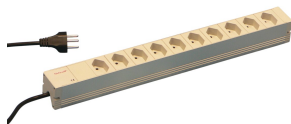

Socket Strip, Swiss

Modular, compact PDU with many function elements. Using a 1 U by 1 U aluminum chassis the PDU can easily be integrated in a rack with Swiss outlets.

CERTIFICATIONS

CARACTERÍSTICAS

Socket strips can be rotated through all four directions (in 90° increments) during installation

230 V, 10 A

In accordance with SEV.IEC 60884

Connecting cable 2 m with Swiss version plug

Socket strips Swiss version

Installation height 1 U

Horizontal or vertical mounting

ESPECIFICAÇÕES

Length:	438.5mm
Material:	Aluminio; Polyamide
Cor:	Grey
Product Type:	Socket Strip

60110-453	Swiss	10	Não	230V	1	44mm
60110-454	Swiss	9	Sim	230V	1	44mm

Table 2/2

Número de catálogo	Acabamento
60110-453	Anodized
60110-454	Anodized

DETALHES ADICIONAIS DO PRODUTO

Please order bracket for vertical mounting separately.