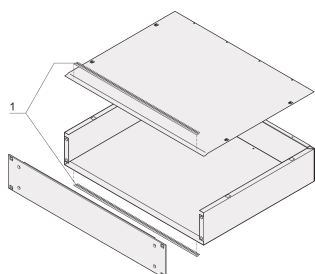

MultipacPRO EMC Shielding Kit

The EMC shielding kit and the cover plates increase the shielding of the chassis from approx. 30 dB(A) to approx. 60 dB(A). A test report can be downloaded.

CERTIFICATIONS

CARACTERÍSTICAS

The EMC shielding kit and the cover plates increase the shielding of the chassis from approx. 30 dB(A) to approx. 60 dB(A)

ESPECIFICAÇÕES

| | |
|-----------------------------|----------------------|
| Works With: | Chassis; MultipacPRO |
| Família de produtos: | MultipacPRO |
| Product Type: | Shielding Kit |